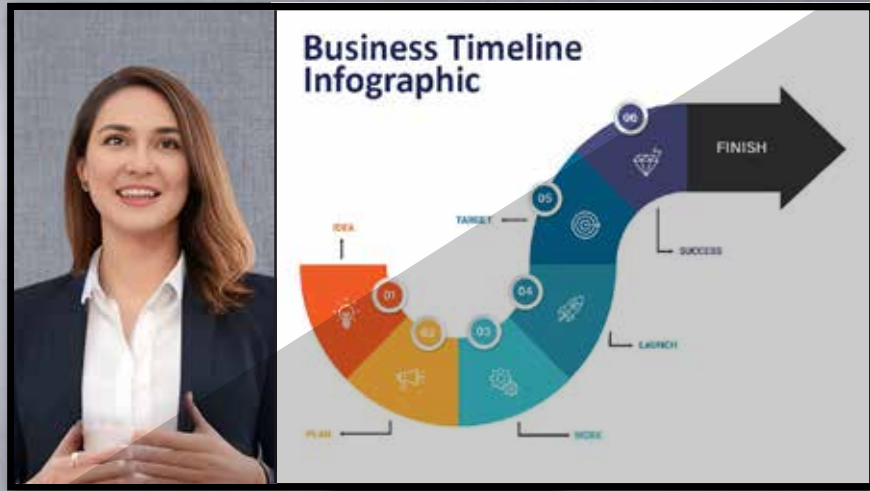

LED CONFIG
APK

* Download LEDConfig Smart Control app on official website

Split Screen Mode

- Split Screen Between Source (Android, HDMI)
- 2 Screen
- 3 Screen
- 4 Screen
- Custom Screen

Use Exceed share to screen share from PC, Tablet, Mobile Phone (Android / Apple) up to 4 screen