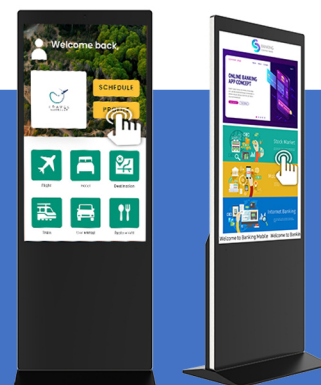

DIGISIGN SLIM FLOORSTAND PRO

Do you know the importance of implementing digital signage in government & public sectors?

Raise awareness about government program and public policies

Flexibility in updates important announcements

Promote local events or tourism attractions

Improve traveler experiences with updated maps & navigation

Replacing printed materials, reduce paper and waste

Engage Your Audience With DigiSIGN Slim Floorstand Pro

Have TKDN Value (Domestic Component Level)

Enable efficient LCD control & management across multiple locations.

Announce citizens about upcoming public meetings & community events.

Inform government program, campaign & public policies to visitors

All functions are embedded inside the unit

Commercial grade digital signage (24/7)

Simple & easy to update (<2 hours training)

Available in 43 and 55 inch sizes

Equipped with tempered glass & wheels

Cloud based CMS using DigiSignPlay