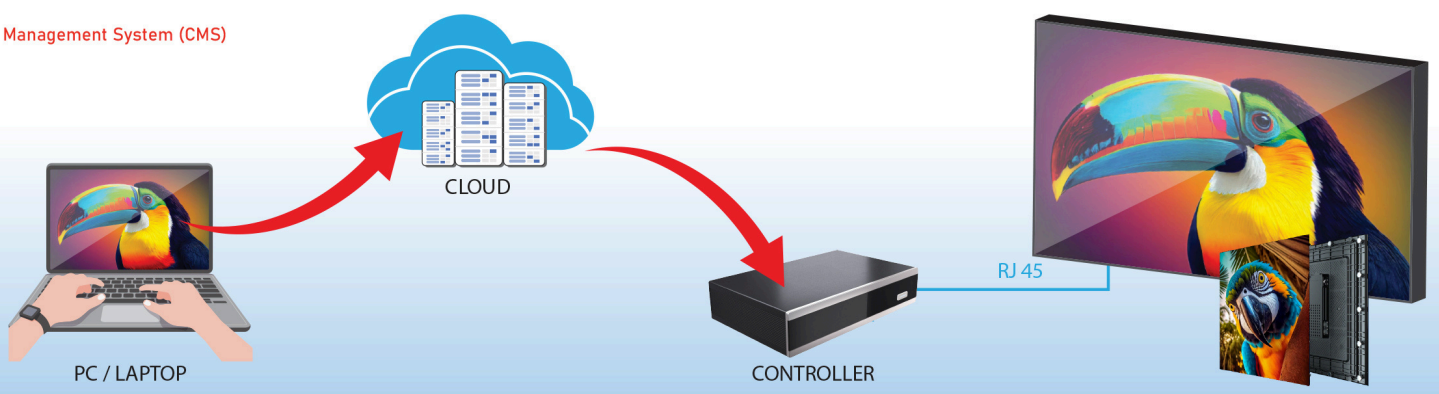

Conventional Screen Sharing

Subscribe and setup in minutes • Easy manage multi brand screen (Android, Tizen, WebOS, Windows) • Hassle-free setup • Real cloud system with Security & Backup system • Streamline & detail User Management • Enhanced Device Management tools • Powerful Data-Set View Configuration • Detailed Reporting (device, proof of play, bandwidth, layout, media) •

Content Management System (CMS)