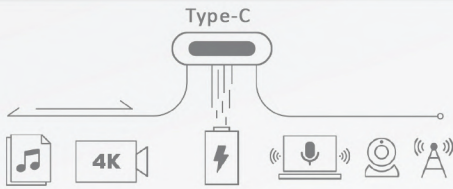

Maximize Productivity

Multi-display support with Type-C and HDMI output

Effortless Connectivity

Multi-functional USB Type-C connectivity

ICE Board Product Specification V4

Size	65"	75"	86"
System Version	Android 13		
RAM	8GB		
Brightness	400cd/m2		
Lifetime	30000 Hours		
Overall Power	610W	850W	945W
Display Area	1428.48mm x 803.52mm	1650.24mm x 928.26mm	1895.04mm x 1065.96mm
Physical Specification			
Product Dimension (mm)	1488(L) x 908(H) x 86(D)	1709.4(L) x 1031(H) x 85.7(D)	1957(L) x 1171(H) x 86(D)
Package Dimension (mm)	1628(L) x 208(W) x 1005(H)	1863(L) x 225(W) x 1148(H)	2110(L) x 225(W) x 1291(H)
Net Weight	38.67kg	51.46kg	63.55kg
Gross Weight	48.25kg	60.75kg	80.15kg
VESA	600x400mm	800x400mm	800x600mm
Accessories			
Power Cable, HDMI Cable, USB Touch Cable, 2 Stylus Pen, 1 Remote Control.			