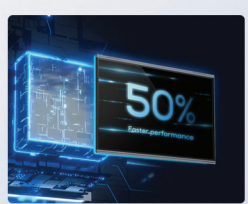

Intelligent touchscreen writing capabilities

Advanced touchscreen writing capabilities

Android 13

BUSINESS INFOGRAPHIC

YOUR TEXT
Lorem ipsum dolor sit amet, consectetur adipiscing elit, sed diam nonummy nibh euismod tincidunt ut laoreet dolore magna

YOUR TEXT
Lorem ipsum dolor sit amet, consectetur adipiscing elit, sed diam nonummy nibh euismod tincidunt ut laoreet dolore magna

YOUR TEXT
Lorem ipsum dolor sit amet, consectetur adipiscing elit, sed diam nonummy nibh euismod tincidunt ut laoreet dolore magna