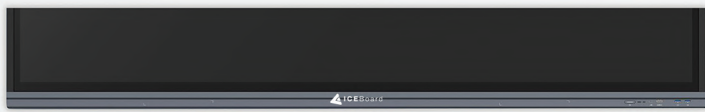

Maximize Productivity

Multi-display support with Type-C and HDMI output

Effortless Connectivity

Multi-functional USB Type-C connectivity

ICE Board Product Specification V4

Size	65"	75"	86"
System Version	Android 13		
RAM	8GB		
Brightness	400cd/m2		
Lifetime	30000 Hours		
Overall Power	610W	850W	945W
Display Area	1428.48mm x 803.52mm	1650.24mm x 928.26mm	1895.04mm x 1065.96mm
Physical Specification			
Product Dimension (mm)	1488(L) x 908(H) x 86(D)	1709.4(L) x 1031(H) x 85.7(D)	1957(L) x 1171(H) x 86(D)
Package Dimension (mm)	1628(L) x 208(W) x 1005(H)	1863(L) x 225(W) x 1148(H)	2110(L) x 225(W) x 1291(H)
Net Weight	38.67kg	51.46kg	63.55kg
Gross Weight	48.25kg	60.75kg	80.15kg
VESA	600x400mm	800x400mm	800x600mm
Accessories			
Power Cable, HDMI Cable, USB Touch Cable, 2 Stylus Pen, 1 Remote Control.			