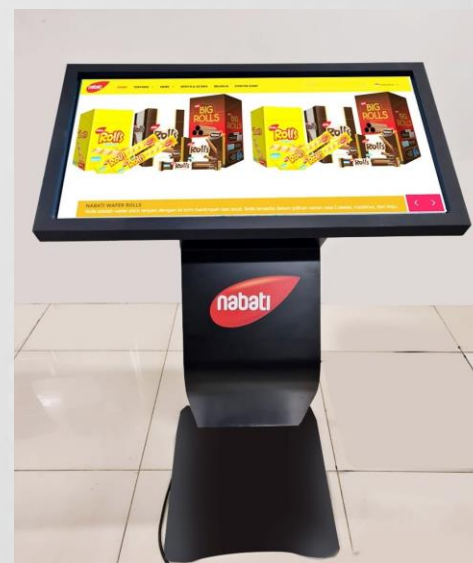

www.innograph.com

DIGISIGN INTERACTIVE DISPLAY TABLE STAND

A device that combines the functionality of a table or stand with an interactive touchscreen display. These devices are designed to provide users with an engaging and user-friendly interface for accessing information, services, or content.

Specifications:

Variant	S Series	V Series
Size	43, 50, 55 inch	32, 43, 49, 55 inch
Brightness	500 nits	400 nits
Resolution	4K UHD	Full HD
Color	Black/ White	Black
Touch Type	10 points IR Touchscreen	10 points IR Touchscreen

Suitable for:

- Interactive Signage
- Information Kiosks
- Educational Tools
- Menu Kiosks
- Directories or wayfinding information
- Lobby, Airport, Station, Museum, Retail, Shopping Mall, Hotel, Restaurants, Exhibition, etc.

DigiSIGN Digital Menu Book are designed to help attract customers and make it easier for customers to get information, potentially leading to increased sales.

- 21,5 Inch capacitive touch
- Attractive design & modern
- Easily update your menu in real-time
- Iron frame finished with powder coating