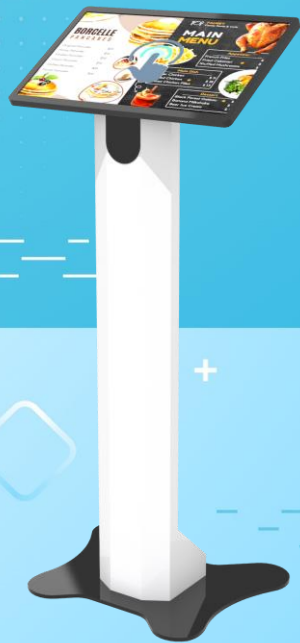

InnoGRAPH

Interactive Solution

PT. Inovasi Sarana Grafindo (InnoGRAPH)
Jl. Lenteng Agung No. 15 (Jl. Baung No. 2), Jakarta
Selatan, 12610, Indonesia Telp: +62 21 7883 1075
Fax: +62 21 7883 1692 Email: cs@innograph.com

www.innograph.com