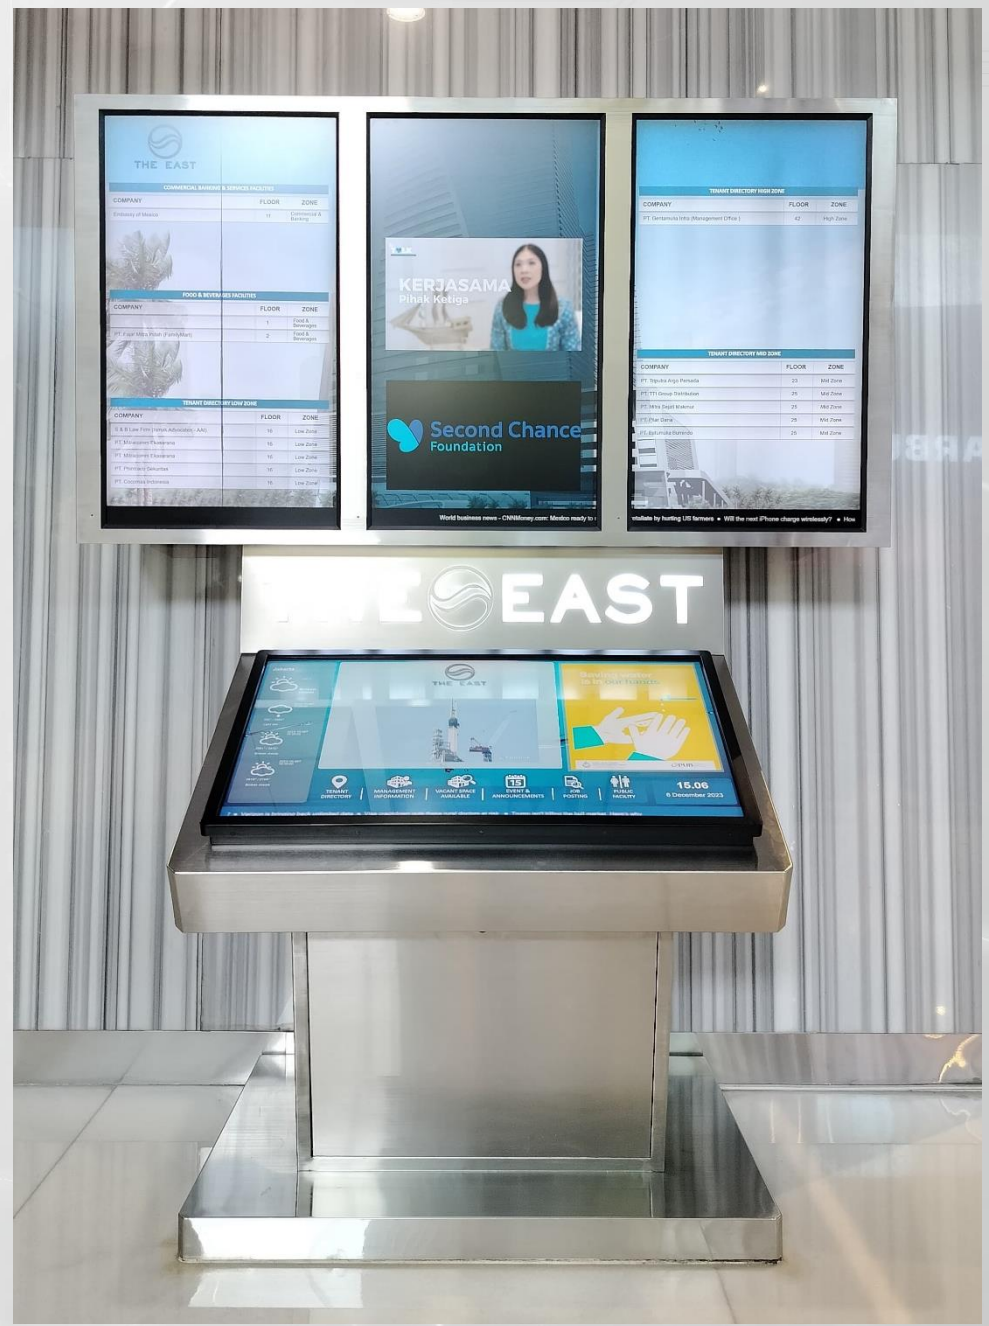

INTERACTIVE SOLUTION: THE EAST BUILDING

Trakindo

Android Touchscreen Kiosk 24 Inch, produced in 2024, made from metal with powder coating finish and branding stickers. Features a modern and sturdy design. Used as virtual showroom for showing products & services provided by Trakindo, especially heavy construction equipment such as excavator, etc. Trakindo use 3rd party software vendor to produce the 3D virtual showroom software.