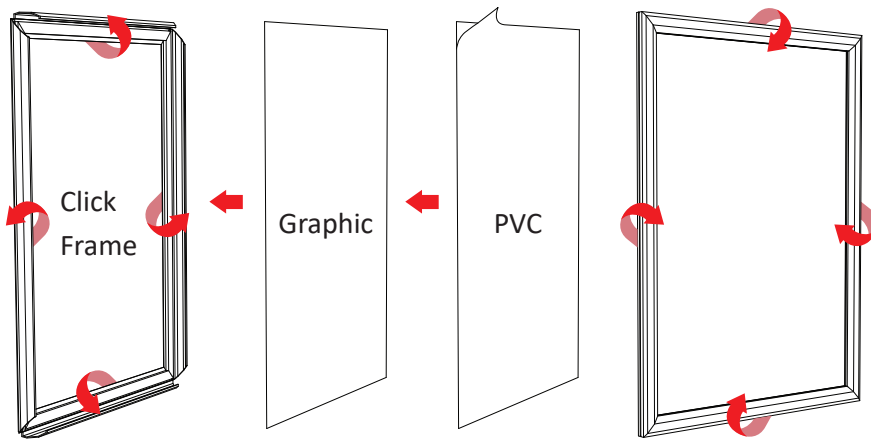

FRAME STAND A3 Installation Guide

Pasang Graphic