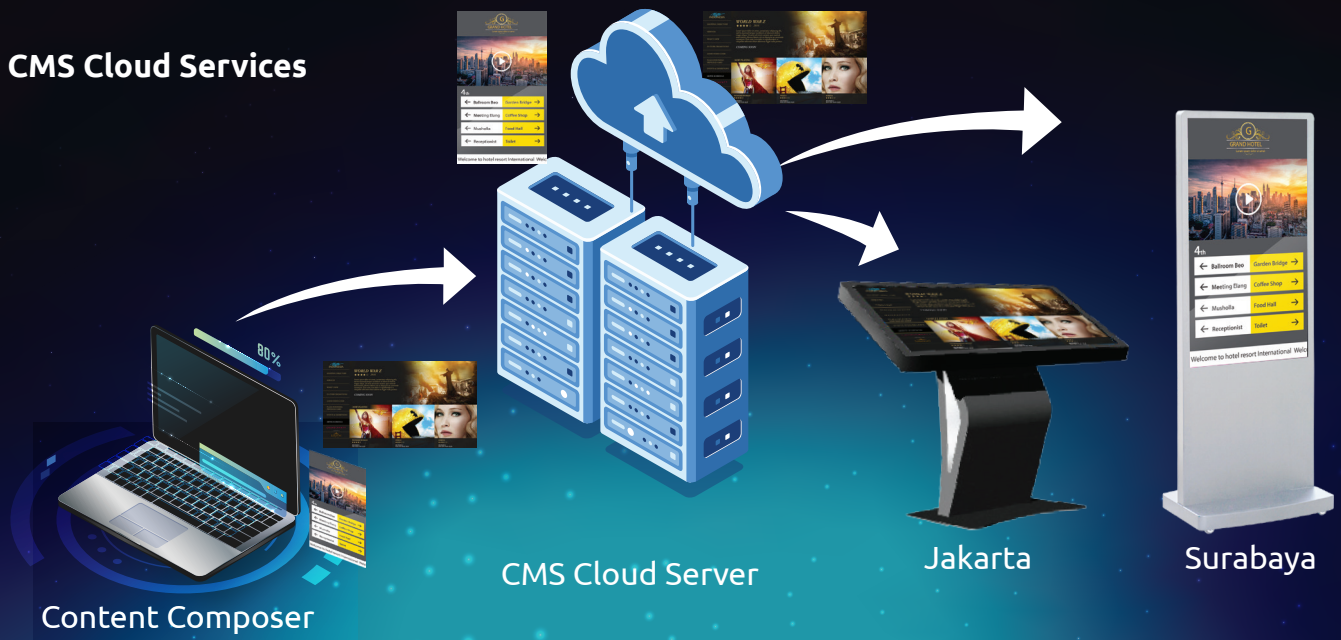

CMS Cloud Services