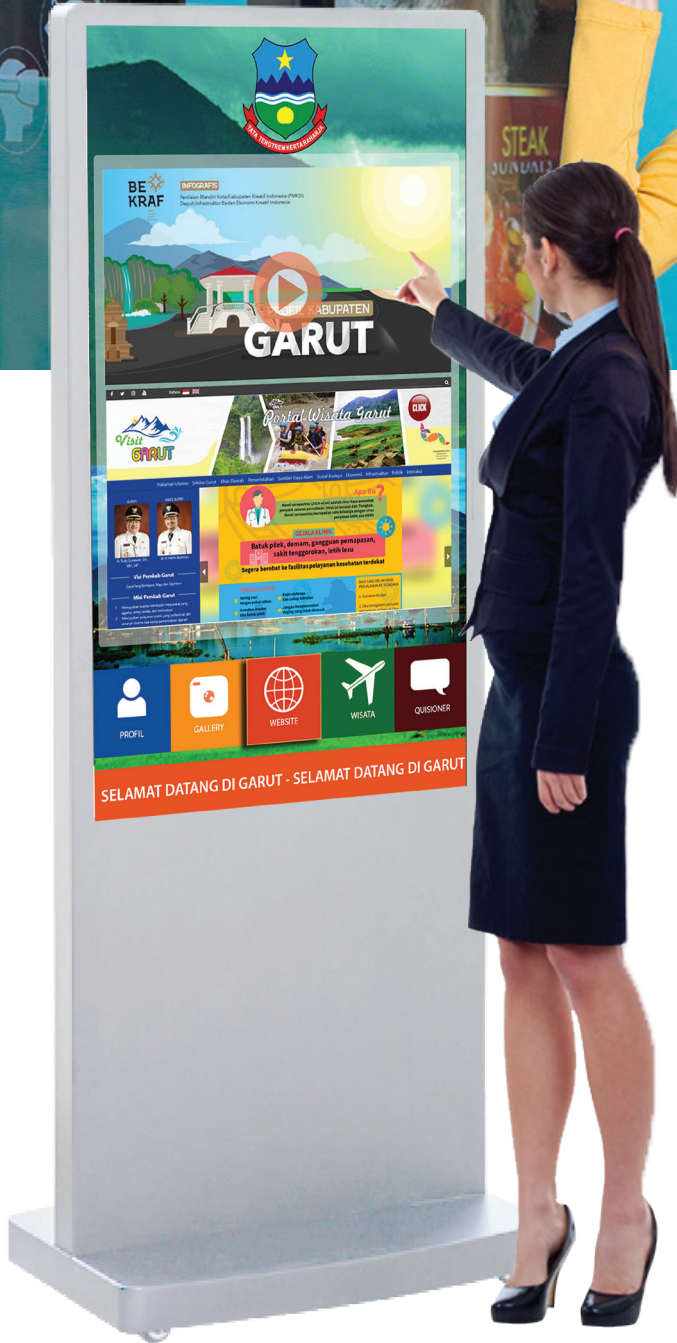

DIGISIGN Interactive Floorstand

DIGISIGN Interactive Floorstand is suitable to be placed at:

- Hotel
- Restaurant
- Retail
- Supermarket
- Bank
- Government Office
- Hospital
- School or Collage

Software

MagicINFO

Content Management Features

- ✓ Content preparation tools
- ✓ Campaign & schedule
- ✓ Deploy to remote client display
- ✓ Day to day operation in common
- ✓ Content creation
- ✓ Scheduling
- ✓ Centralized update
- ✓ Device monitoring and notification
- ✓ Full multimedia support (video, image, running text, audio, data, web)
- ✓ Remote (stop, play, restart, volume)
- ✓ Organization, grouping
- ✓ Interactive content (swipe, slide, touch, web, data) available
- ✓ Support small, medium and enterprise deployment
- ✓ Reporting
- ✓ User management