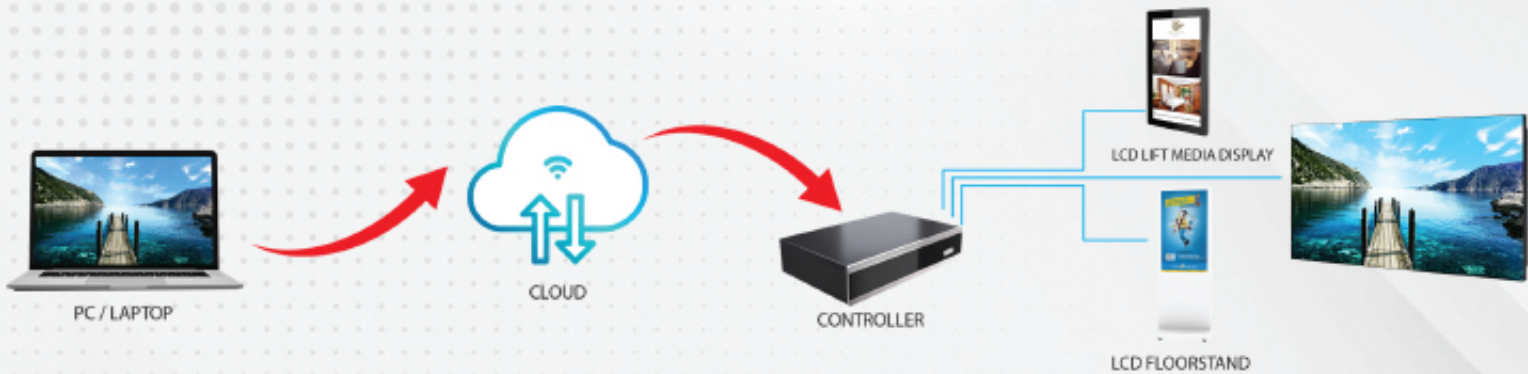

Usage for other purposes

It can be controlled using the DigiSIGN PLAY CMS program, which is cloud-based for easy updating of video content, promotions, and information.